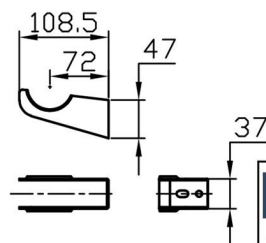

Imperia 3 Column Vertical 1800 x 650mm. Painted

Technical Drawing

Unit: mm

Eastbrook 

Eastbrook Road, Gloucester GL4 3DB
 Technical Helpline : 01452 317890
 Mon - Fri / 8am - 5pm
 Email : technical@eastbrookco.com