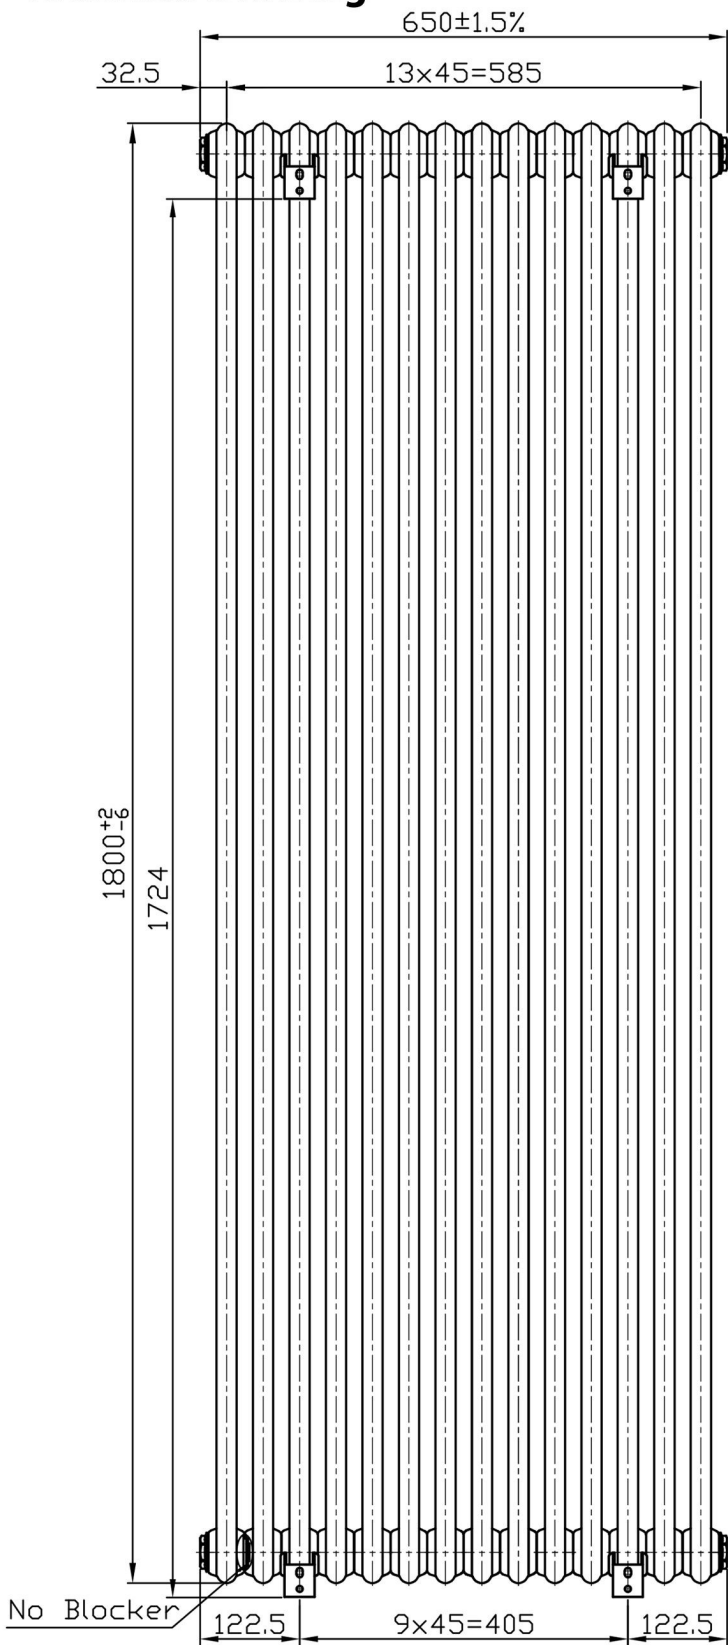

Imperia 3 Column Vertical 1800 x 650mm. Painted

Technical Drawing

Unit: mm

Eastbrook 

Eastbrook Road, Gloucester GL4 3DB
 Technical Helpline : 01452 317890
 Mon - Fri / 8am - 5pm
 Email : technical@eastbrookco.com