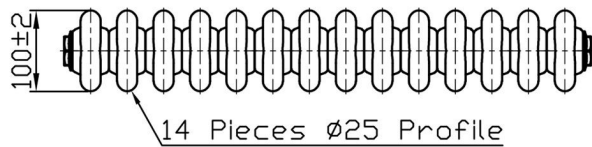

Imperia 3 Column Vertical 1800 x 650mm. Painted

Technical Drawing

Unit: mm

Eastbrook 

Eastbrook Road, Gloucester GL4 3DB
 Technical Helpline : 01452 317890
 Mon - Fri / 8am - 5pm
 Email : technical@eastbrookco.com