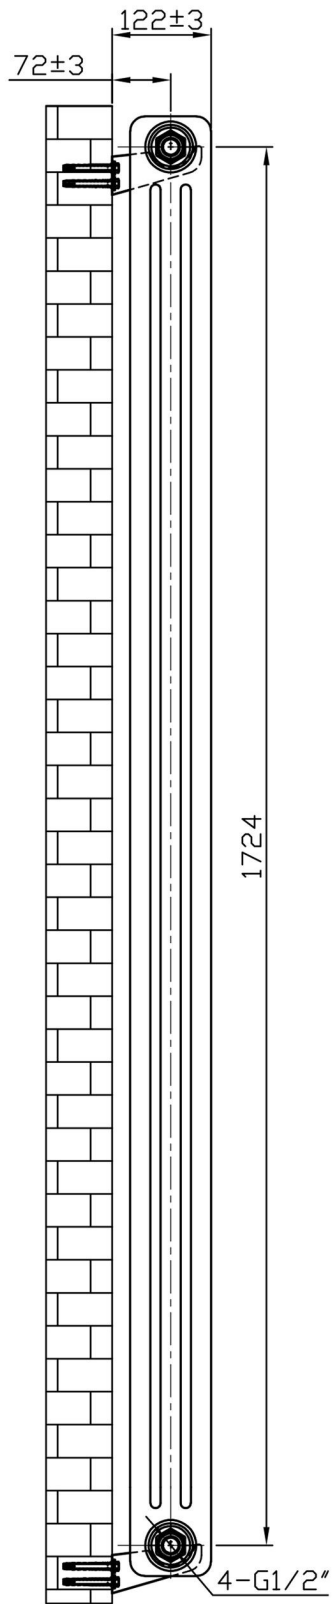

Imperia 3 Column Vertical 1800 x 650mm. Painted

Technical Drawing

Unit: mm

Eastbrook 

Eastbrook Road, Gloucester GL4 3DB
 Technical Helpline : 01452 317890
 Mon - Fri / 8am - 5pm
 Email : technical@eastbrookco.com